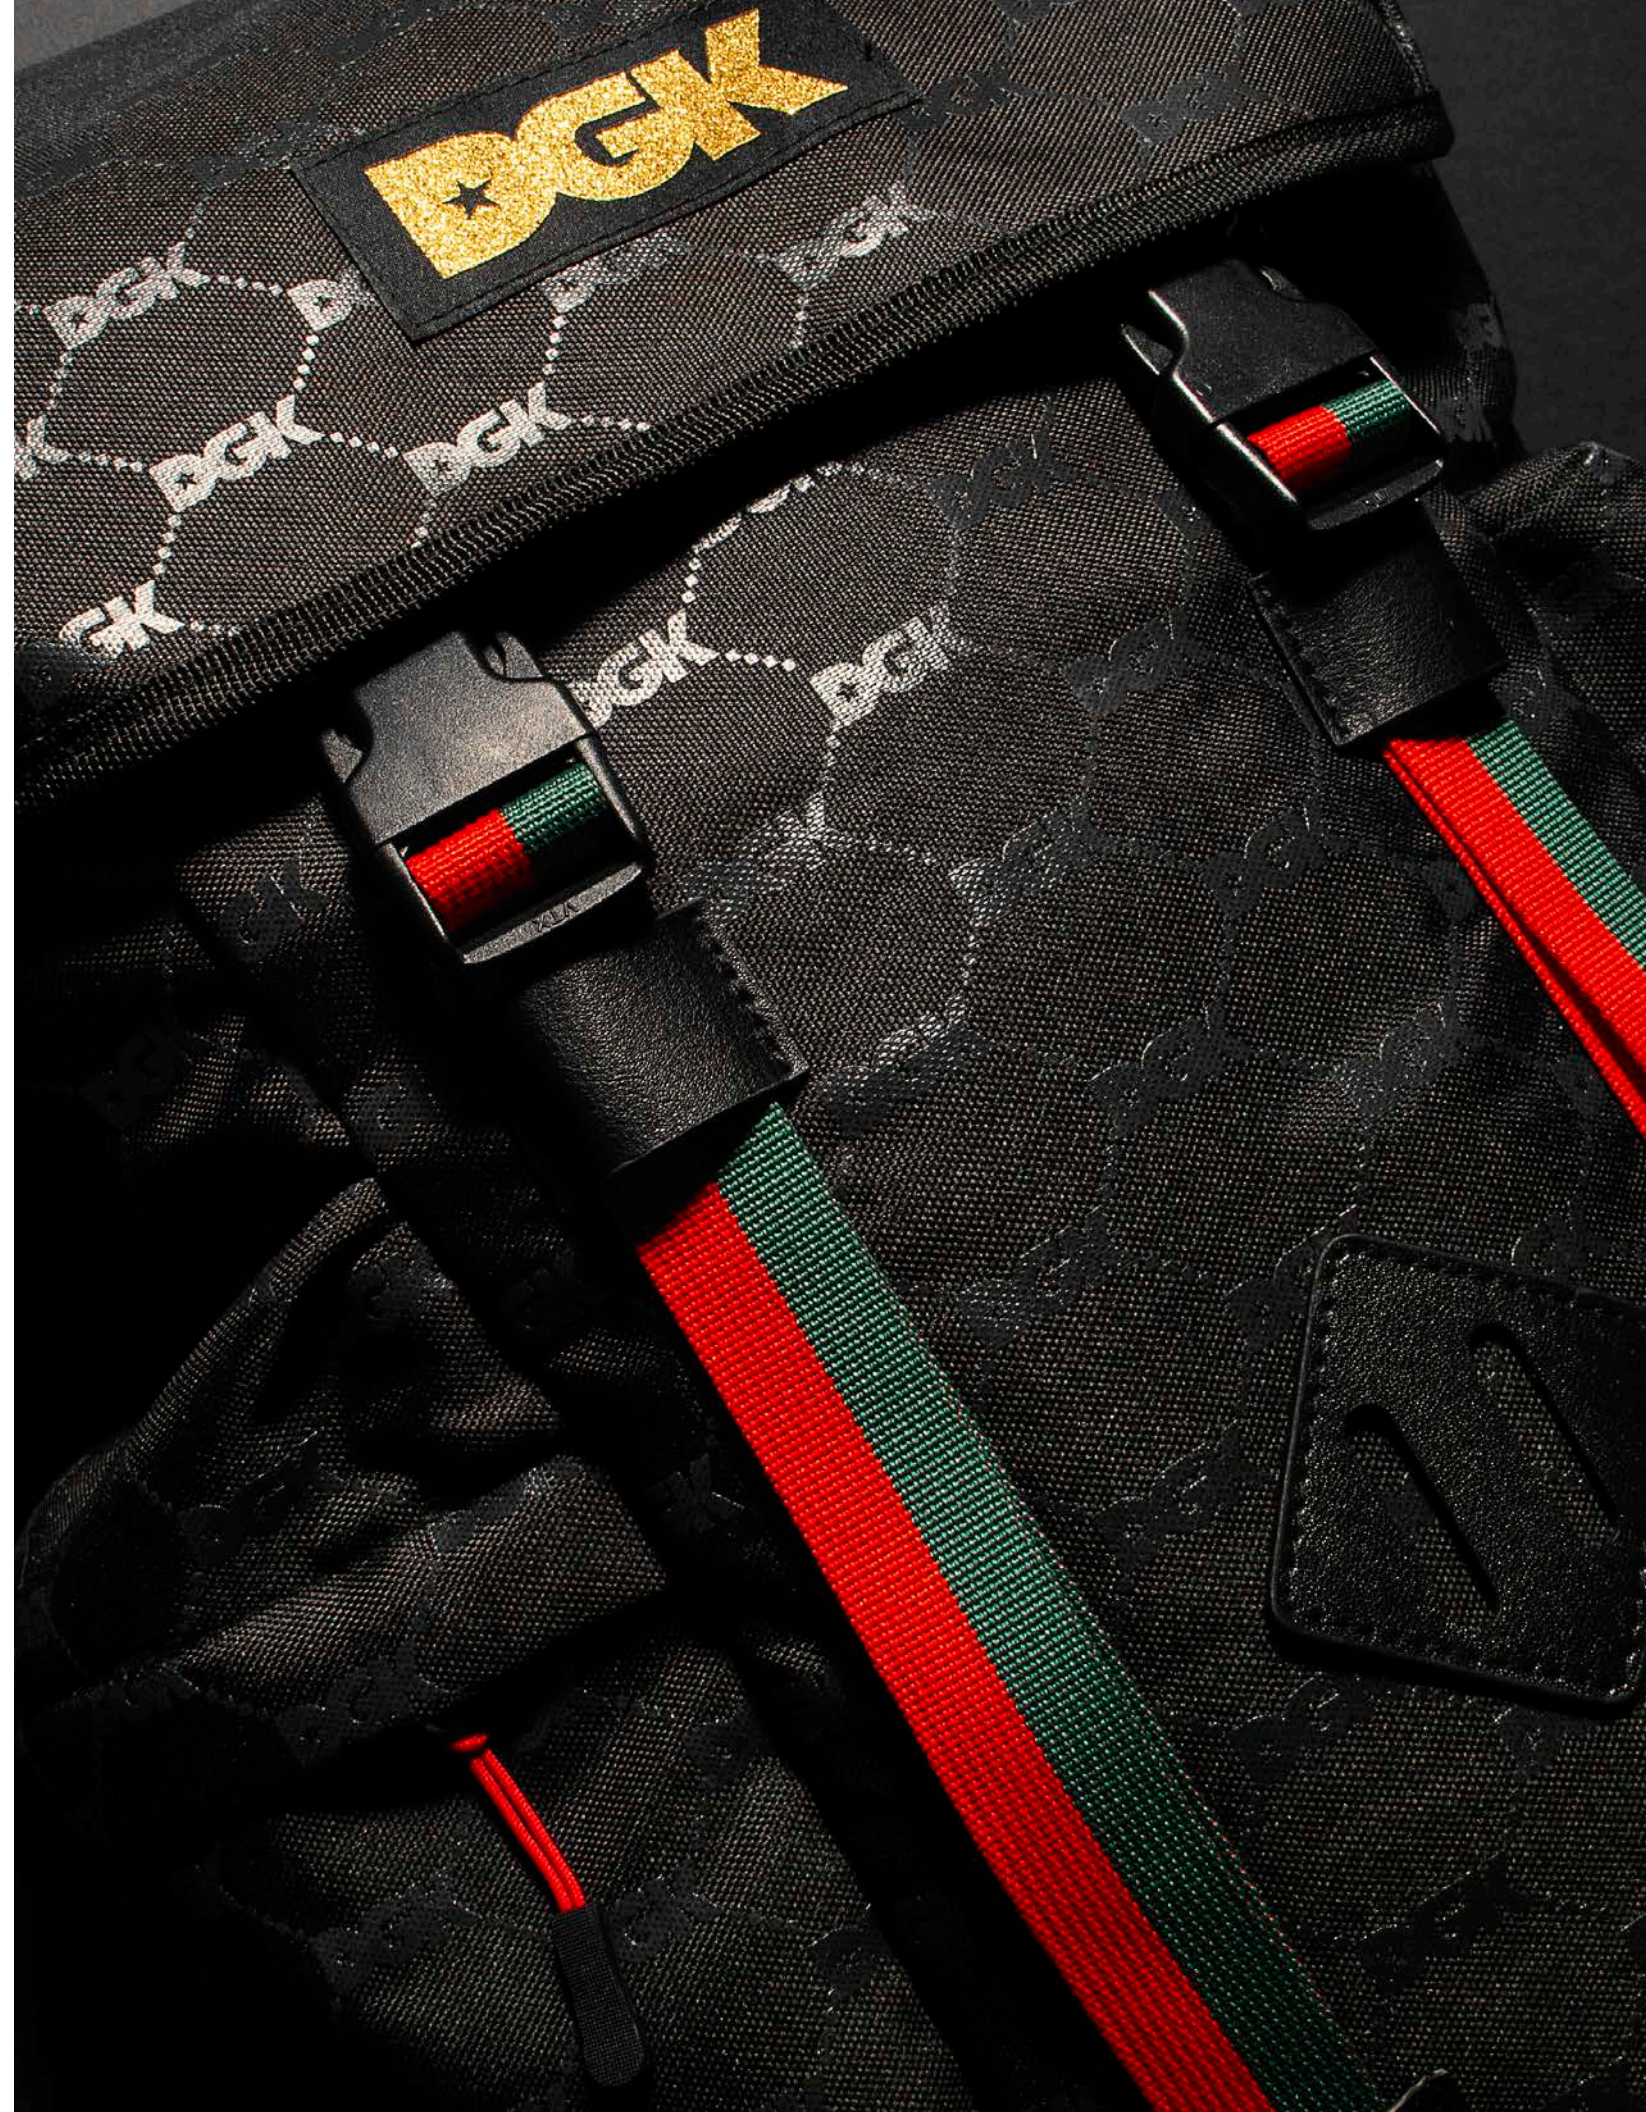

FALL 2020 / **WORLDWIDE** / DELIVERY 2

ALL DAY
HEAD WRAP

Du Rag Style / 100% Poly
Tonal Pattern Art / Classic Fit
OSFA / ABND - 102 / Black

FALL 2020 / **WORLDWIDE** / DELIVERY 2

PRIMO
BACKPACK

Honor Roll Performer
100% Poly 600D / Top Load Backpack With Clip Closure / All Over Pattern Art
Full Size Multi Compartment Bag / Dual Drink Pockets / Padded Bottom Internal Laptop Sleeve
Internal Organizer / Adjustable Shoulder Straps / Stripe Webbing Detail
Padded Back Body With Logo Embroidery / Paracord Pull Cords On Pockets / YKK Zippers
BBP - 1004 / Black